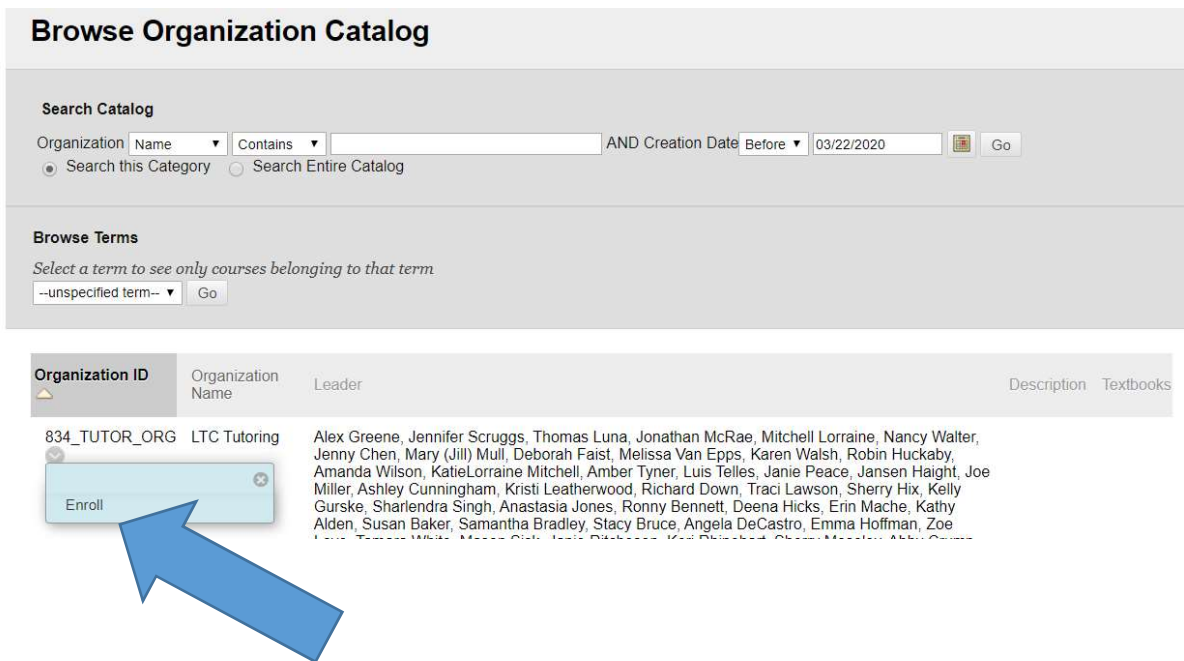

How to Enroll in Lanier Technical College's Online Student Success Center

1. Log on to Blackboard.
2. In the Organization and Self-Enroll Catalog, CLICK **Tutoring & Writing Lab**.

3. From Browse Organization Catalog, click the gray arrow button below the course name, **834_TUTOR_ORG LTC Tutoring**, CLICK **Enroll**.

4. A **Self Enrollment** summary page will display. **CLICK SUBMIT** to confirm.

Self Enrollment

ENROLL IN ORGANIZATION: LTC TUTORING (834_TUTOR_ORG)

Instructor: Alex Greene, Jennifer Scruggs, Thomas Luna, Jonathan McRae, Mitchell Lorraine, Nancy Walter, Jenny Chen, Mary (Jill) Mull, Deborah Faist, Melissa Van Epps, Karen Walsh, Robin Huckaby, Amanda Wilson, KatieLorraine Mitchell, Amber Tyner, Luis Telles, Janie Peace, Jansen Haight, Joe Miller, Ashley Cunningham, Kristi Leatherwood, Richard Down, Traci Lawson, Sherry Hix, Kelly Gurske, Sharlendra Singh, Anastasia Jones, Ronny Bennett, Deena Hicks, Erin Mach, Anthony Alden, Susan Baker, Samantha Bradley, Stacy Bruce, Angela DeCastro, Emma Hoffman, Zoe Love, Tamara White, Kristi, Janie Ritcheson, Keri Rhinehart, Sherry Moseley, Abby Crump-Sinha, Amanda Stenzelbarton, Daniel Vaccaro, Don, Eddie Sanders, Benjamin Manning, David Keener, Angelia McQuade, Wendy Schuster